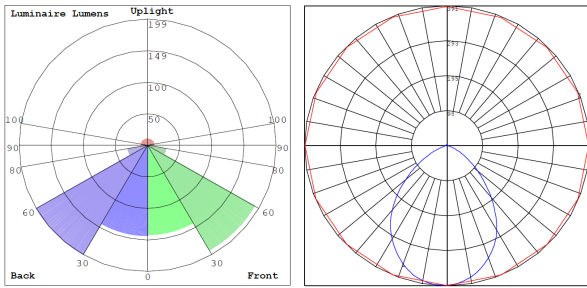

Photometrics: LRD-10W-MCT5-WTM1-WH

BUG Rating: B1-U2-G0

10W 5000K, Area 30'x 30' Mounting Height: 9'

Other Views:

LRD-WTM1-WH

LRD-EGN-10W-MCT5-D

LRD-10W-MCT5-WTM1-WH

Performance Table: LRD-10W-MCT5WTM1-WH