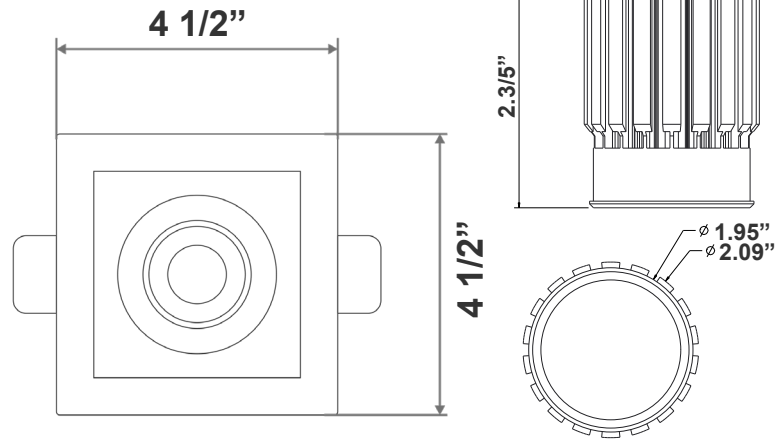

Ideal for New as well as old residential and commercial constructions.

4 1/2" (H) X 4 1/2" (W)
Box Dimensions:
5-1/4" x 1-5/8" x 1-1/8"
Junction Area Dimensions:
2-1/16" x 1-5/8" x 1-1/8"

Features

- LED Architectural Recessed Trim
- Die-Cast Aluminum With White Powder Coat Finish
- 5-Year Warranty
- Junction Box Included With Fixture

Technical Specifications

Electrical:

- Voltage: 120VAC
- Wattage: 10W
- Power Factor: >0.90
- Efficacy: Up to 70 LM/W

Mechanical:

- Up to 9 AWG18 Wires
- Die-cast Aluminum With white Powder Coat Finish
- Clear Glass Lens
- Junction Box Rated Up to 9 AWG18 Wires
- Type IC Rated: Approved for Direct Contact With Insulation
- Operating Temperature: 104°F
- Air-Tight and Type IC Rated: No housing Required
- Damp Location Only
- 5-Year Warranty

Photometrics: LRD-10W-MCT5-WTM1-WH

BUG Rating: B1-U2-G0

10W 5000K, Area 30'x 30' Mounting Height: 9'

Other Views:

LRD-WTM1-WH

LRD-EGN-10W-MCT5-D

LRD-10W-MCT5-WTM1-WH

Performance Table: LRD-10W-MCT5WTM1-WH