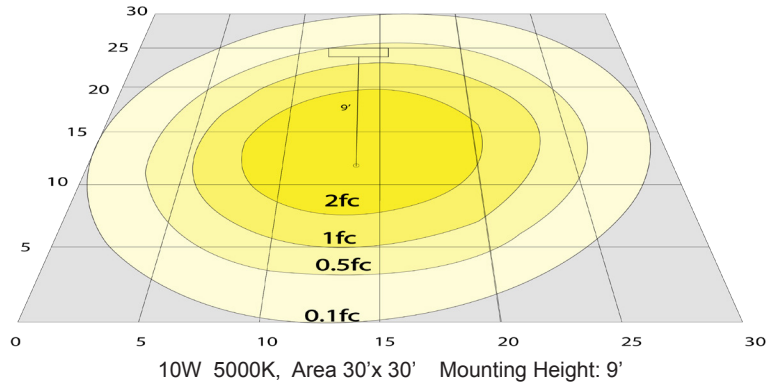

Photometrics: LRD-10W-MCT5-WTM1-WH

BUG Rating: B1-U2-G0

10W 5000K, Area 30'x 30' Mounting Height: 9'

Other Views:

LRD-WTM1-WH

LRD-EGN-10W-MCT5-D

LRD-10W-MCT5-WTM1-WH

Performance Table: LRD-10W-MCT5WTM1-WH